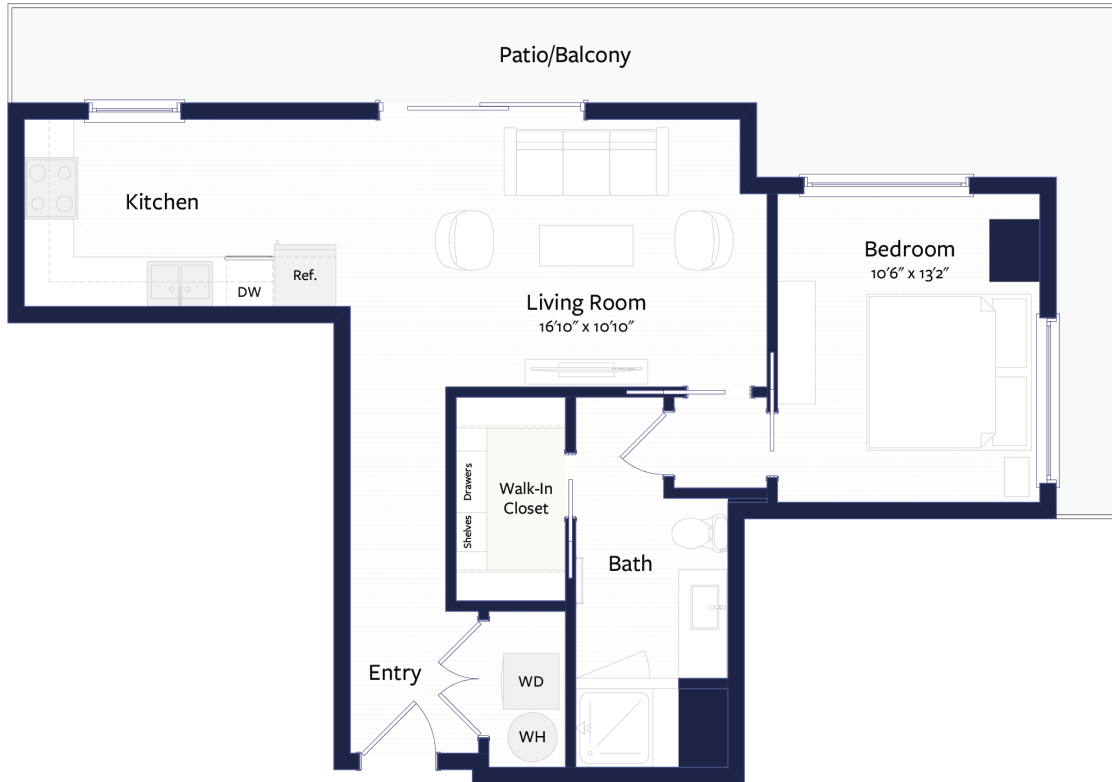

A2

1 BED / 1 BATH

728

SQ. FT.

LUMINARY
RESIDENCES

3300 Main St | Houston, TX 77002

www.luminaryhouston.com

Floor plans are artist's rendering. All dimensions are approximate. Actual product and specifications may vary in dimension or detail. Not all features are available in every apartment. Prices and availability are subject to change. Please see a representative for details.