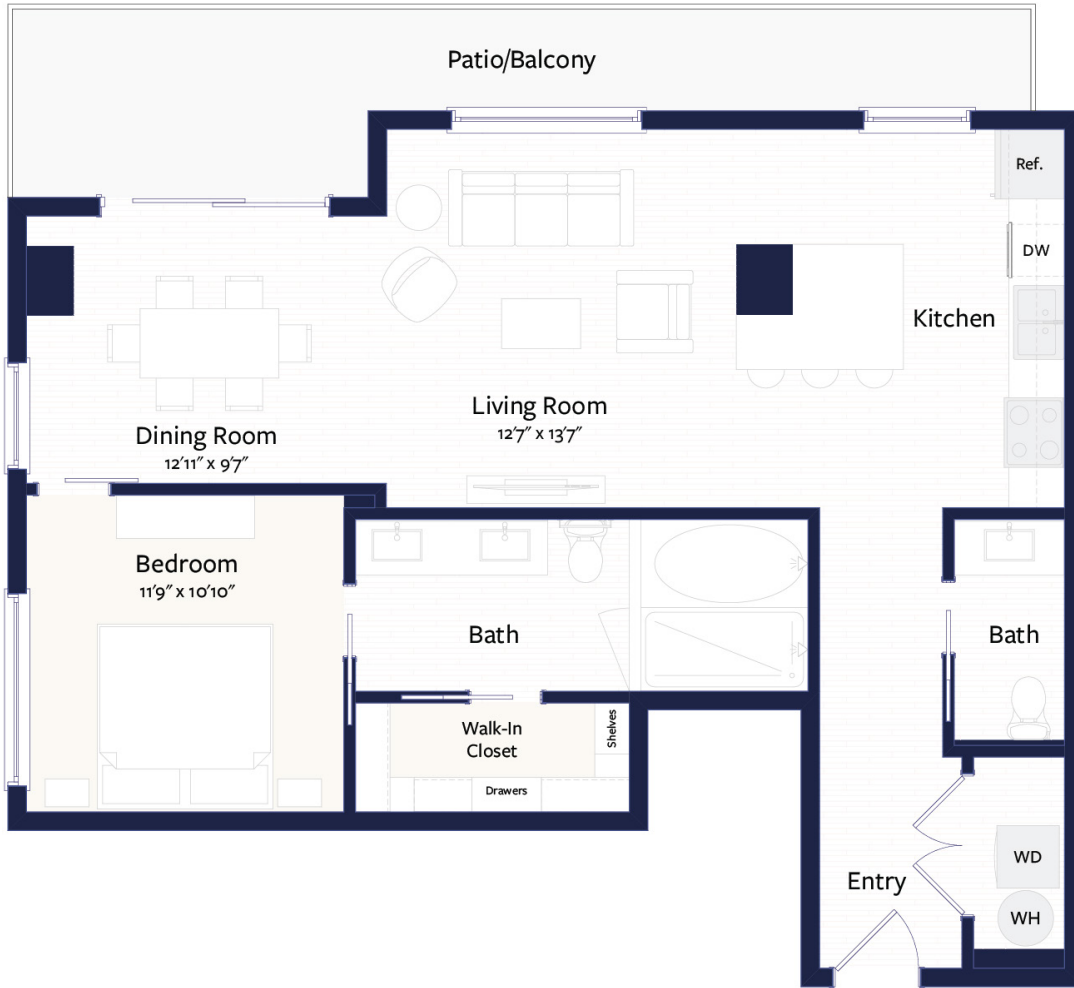

# A11

1 BED / 1.5 BATH

# 986

SQ. FT.

**LUMINARY**  
RESIDENCES

3300 Main St | Houston, TX 77002

[www.luminaryhouston.com](http://www.luminaryhouston.com)

Floor plans are artist's rendering. All dimensions are approximate. Actual product and specifications may vary in dimension or detail. Not all features are available in every apartment. Prices and availability are subject to change. Please see a representative for details.